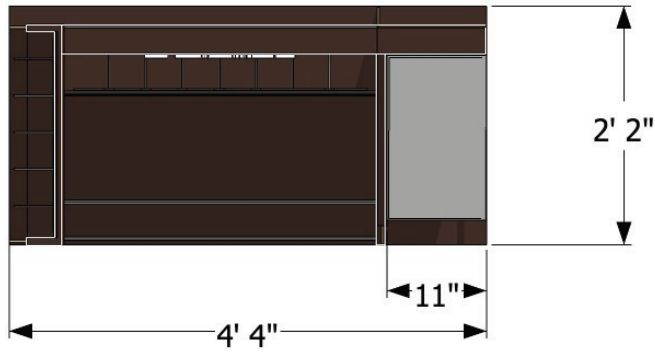

KOHL'S - GODIVA DESTINATION & GIFT CARD FIXTURE

GODIVA Concept - page 1

Raised Letters Logo

Gloss Brown finish

Adjustable Shelves,
Plastic Frosted

Brushed Metal Detail

Adjustable Metal Shelves,
with shelf strip

GODIVA DESTINATION SIDE

THE KOHL'S GIFT CARD SIDE