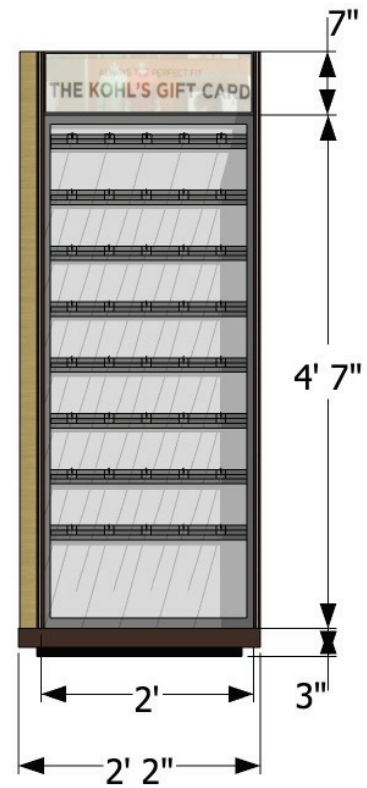

KOHL'S - GODIVA DESTINATION & GIFT CARD FIXTURE

GODIVA Concept - page 1

Raised Letters Logo

Gloss Brown finish

Adjustable Shelves,
Plastic Frosted

Brushed Metal Detail

Adjustable Metal Shelves,
with shelf strip

GODIVA DESTINATION SIDE

THE KOHL'S GIFT CARD SIDE