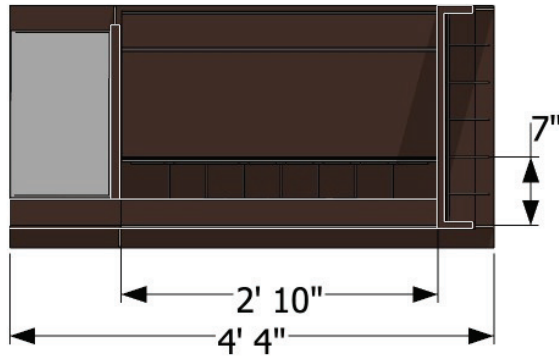

GODIVA DESTINATION SIDE

THE KOHL'S GIFT CARD SIDE