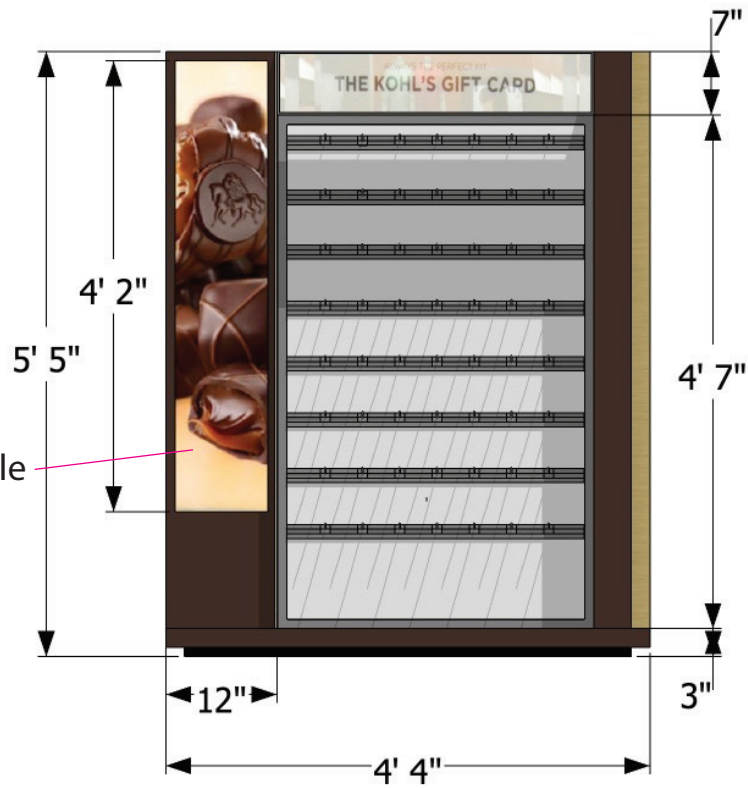

KOHL'S - GODIVA DESTINATION & GIFT CARD FIXTURE

GODIVA Concept - page 1

Raised Letters Logo

Gloss Brown finish

Adjustable Shelves,
Plastic Frosted

Brushed Metal Detail

Adjustable Metal Shelves,
with shelf strip

GODIVA DESTINATION SIDE

THE KOHL'S GIFT CARD SIDE