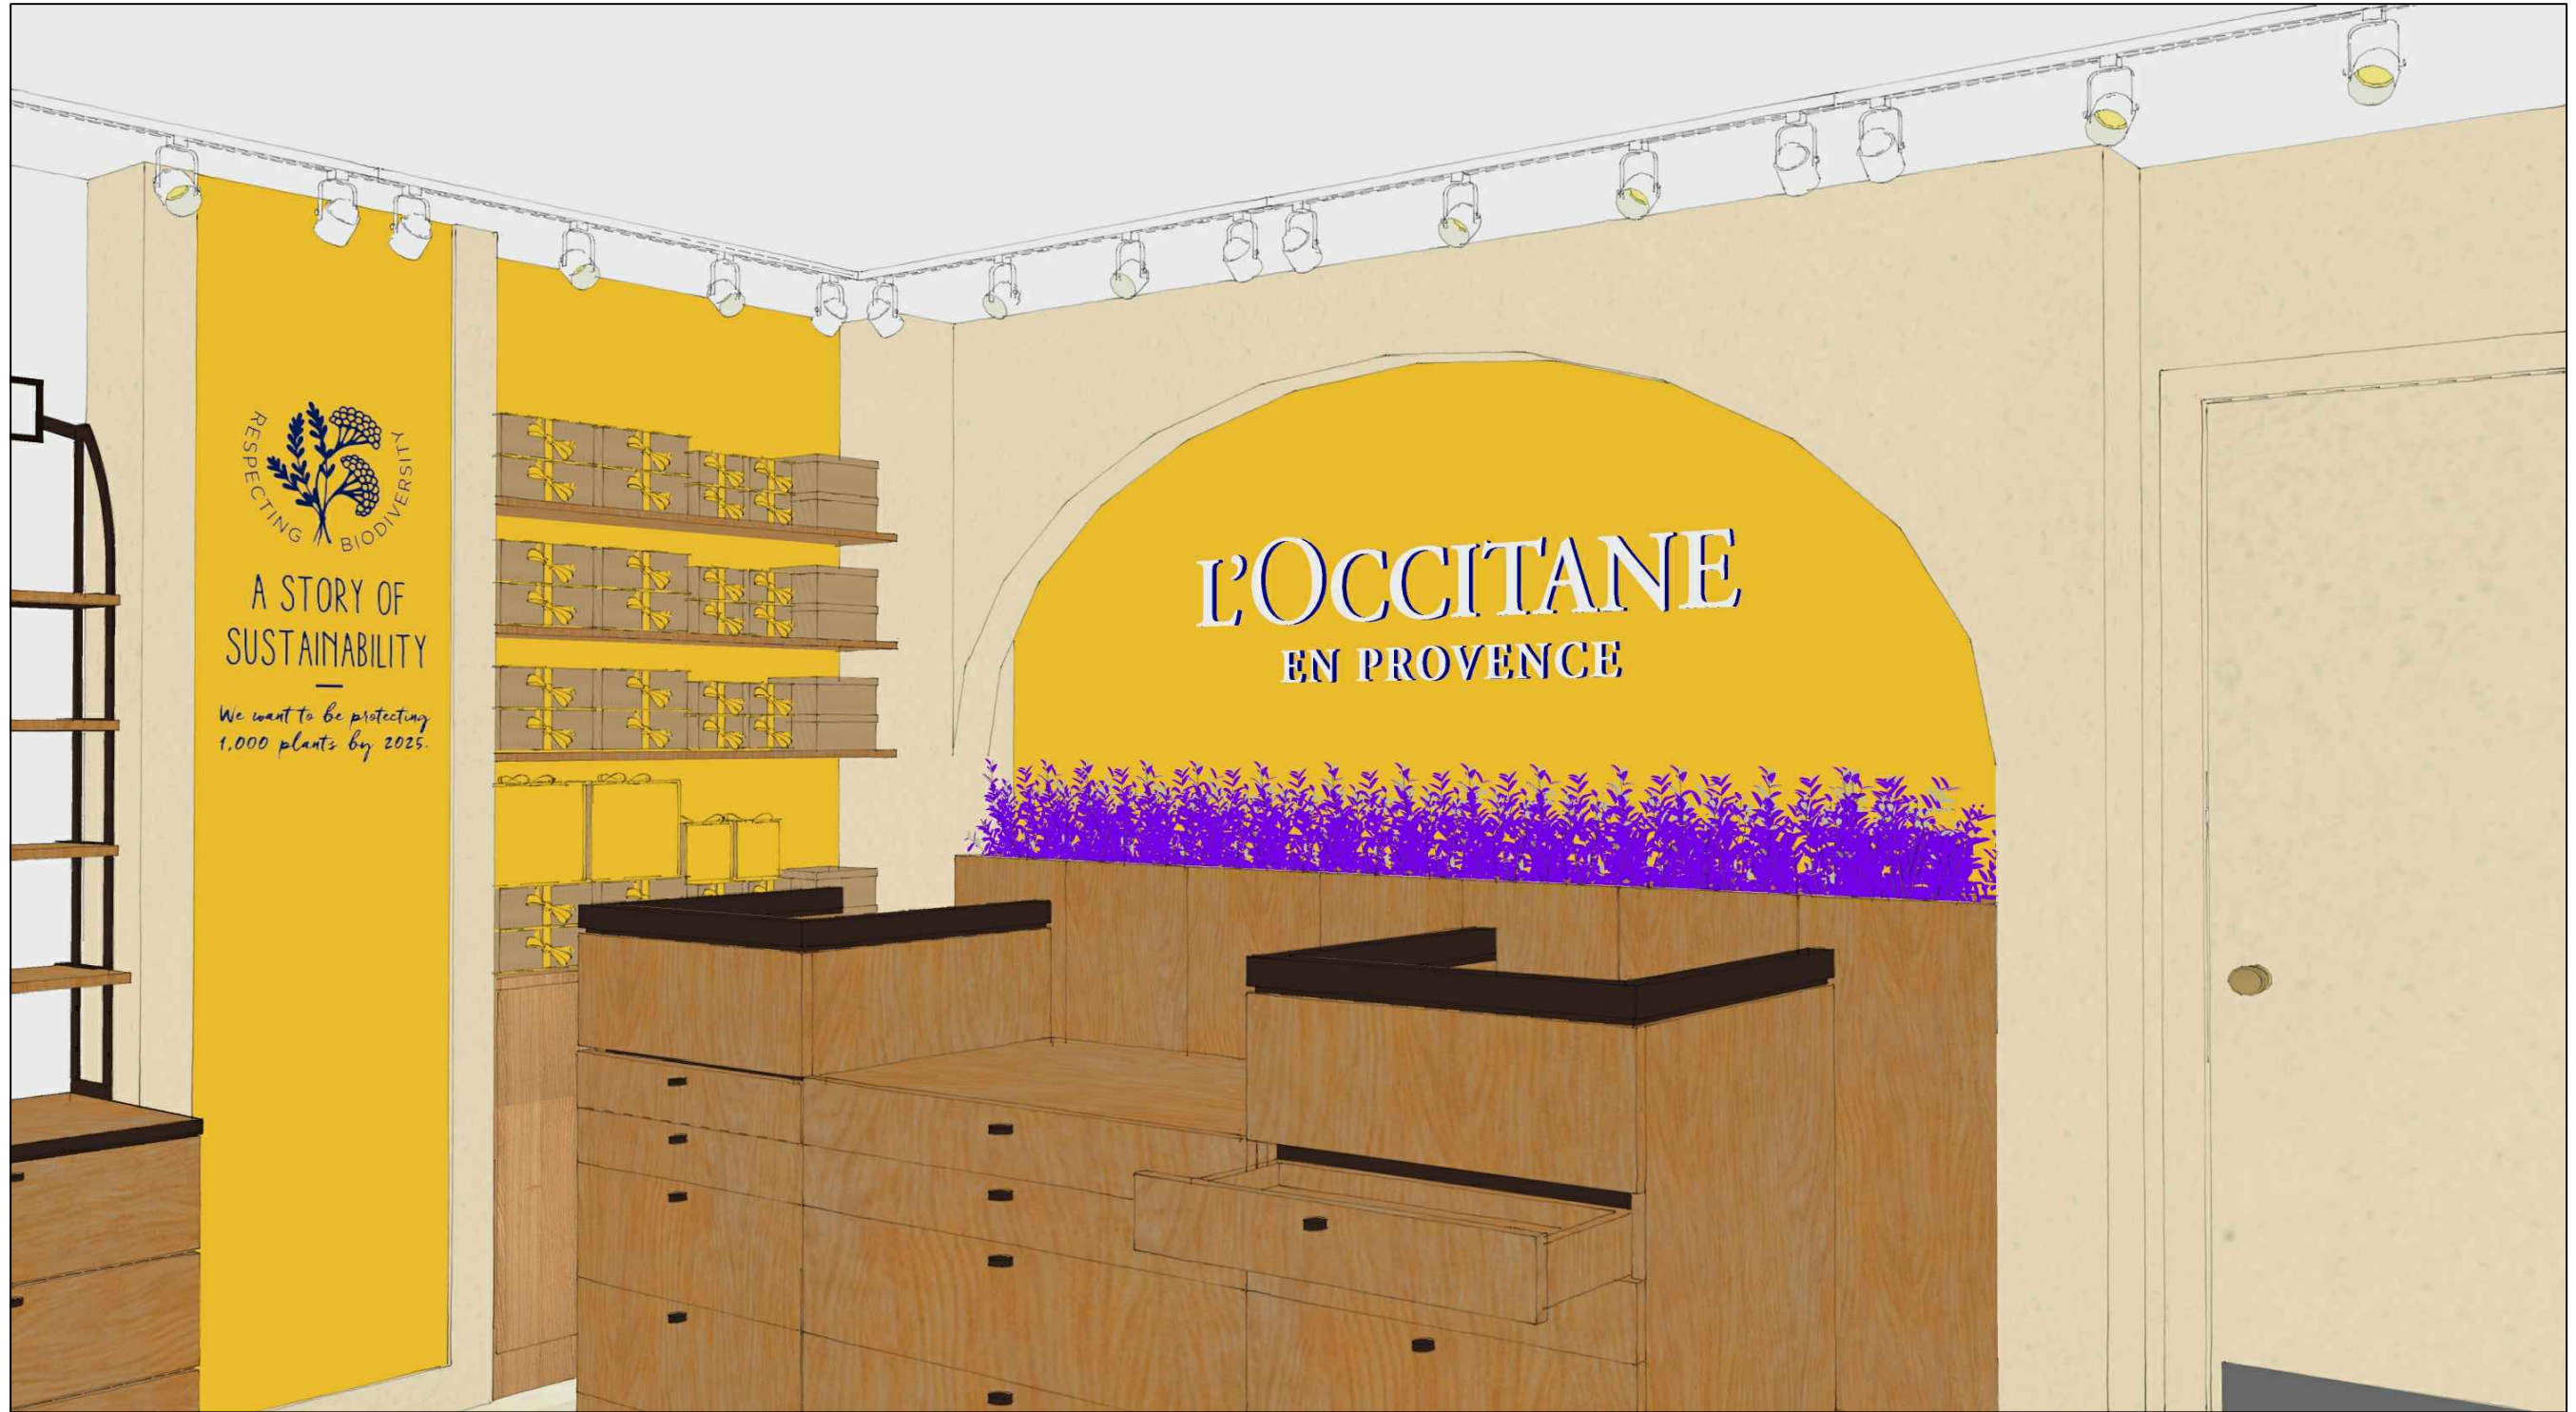

DRAWN BY: ACH

SCALE: N/A

REV. DATE

ISSUE

SHEET NO.

SK-6

**L'OCCITANE**  
EN PROVENCE

LOCATION: